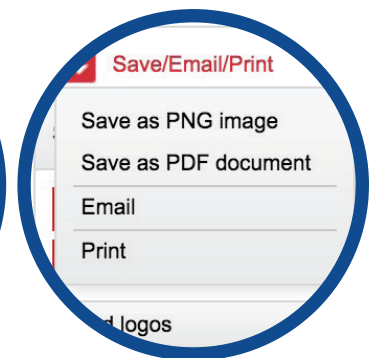

Pro Towels website is now integrated with a **virtual design studio** to make your experience with us even better!

Simply add logo, text, or shape.

Easily reposition or recolor your logo.

Add effects, such as, curving or skewing.

When finished, save, email, or print!