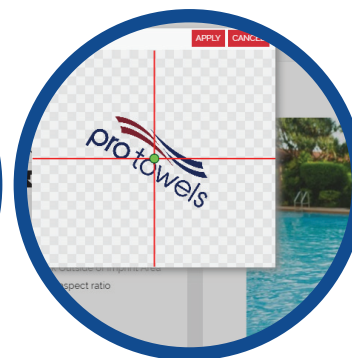

Pro Towels website is now integrated with a **virtual design studio** to make your experience with us even better!

Simply add logo, text, or shape.

Easily reposition or recolor your logo.

Add effects, such as, curving or skewing.